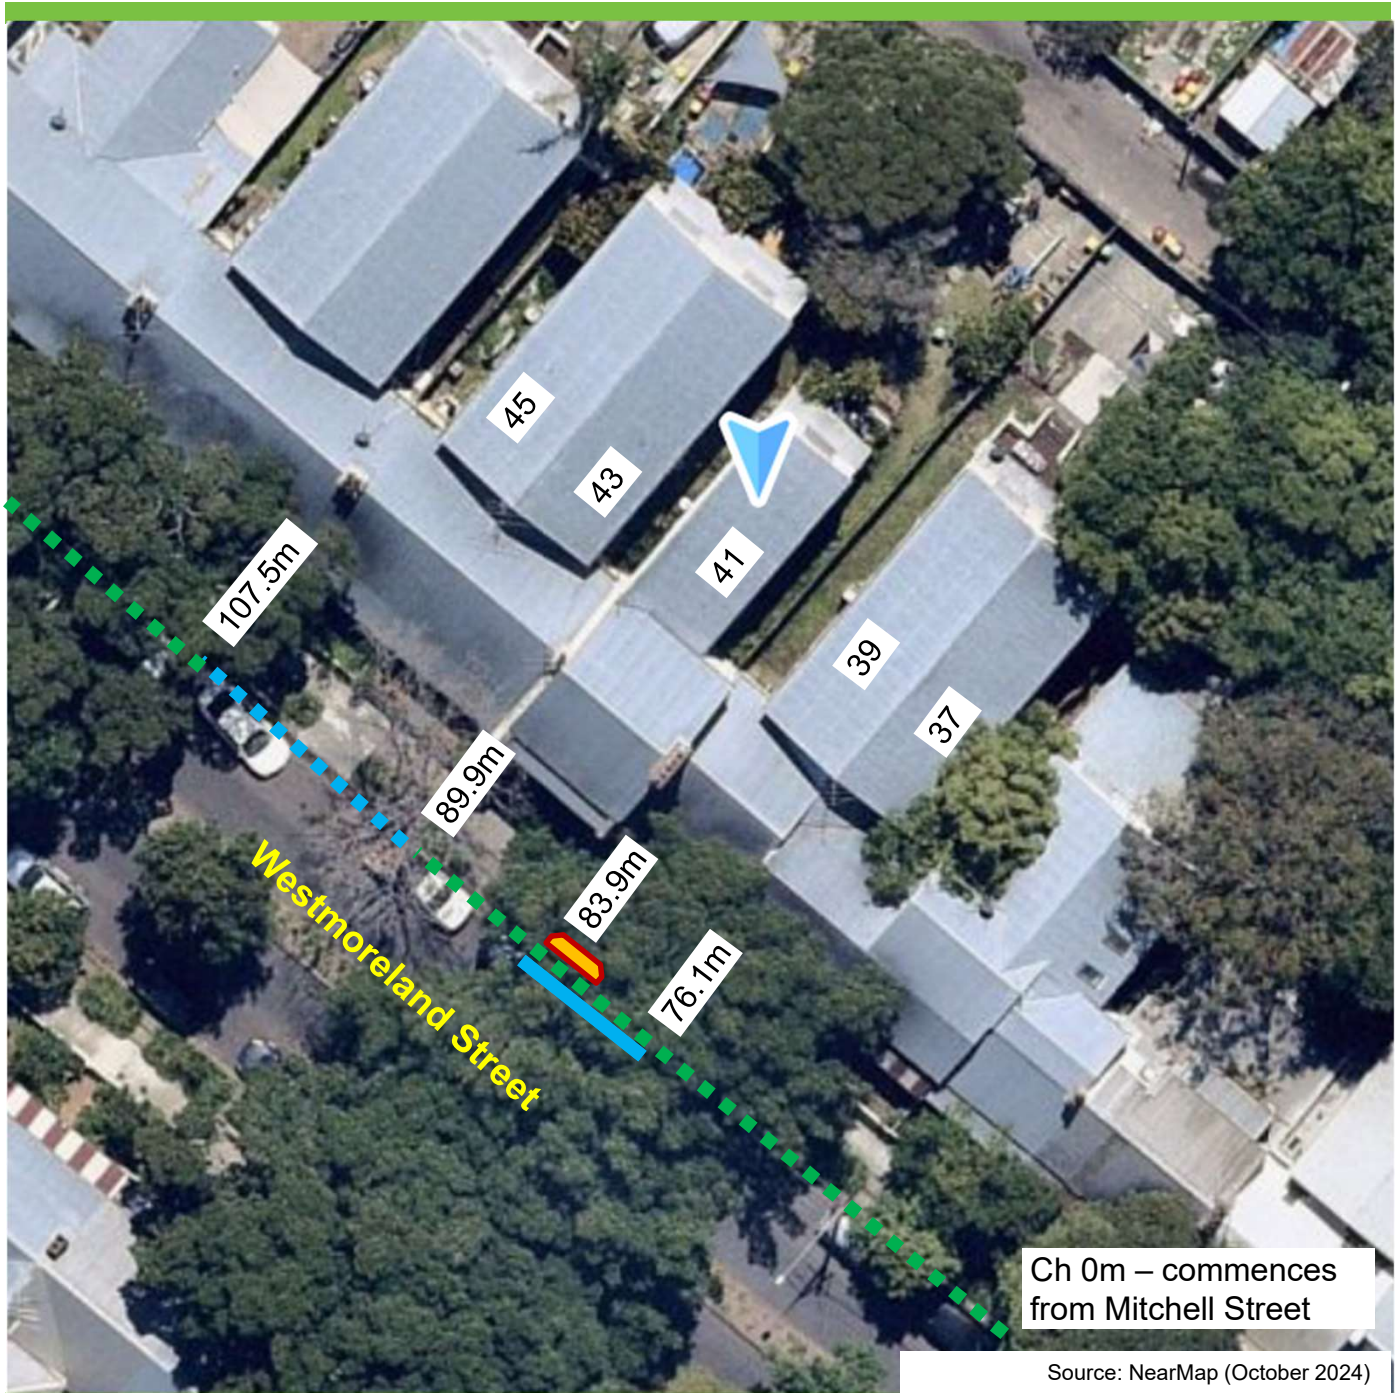

## Westmoreland Street, Glebe Proposed parking changes

### Existing

- ■ No Stopping
- ■ No Parking
- ■ 2P 8am-6pm Mon-Fri  
Permit Holders Excepted  
Area G
- ■ Mobility Parking

### Proposed

-  Kerb Ramps
-  Mobility Parking